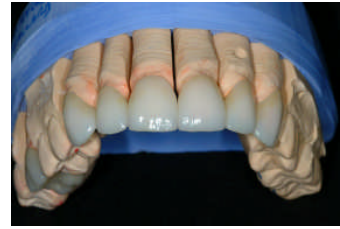

## SITUATIONS FOR - AUTHENTIC PORCELAIN

#1. CLOSE BITE WITH GOOD PREP COLOR & HIGH ESTHETIC DEMANDS

AS PRESSED WITH METAL LINGUALS & PORCELAIN FACIALS

LAYERED & GLAZED

# 2. MISSING LATERAL WITH MINIMAL PREP

LINGUAL VIEW WITH WINGS & INTERNAL METAL SUPPORT

AT TRY-IN

# 4. FULL MOUTH REHABILITATION WITH NO METAL

AUTHENTIC - PRESSED, LAYERED & GLAZED